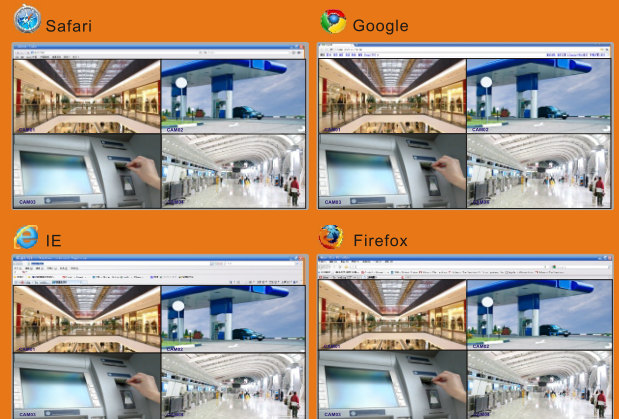

Compatibility Explorer Interface