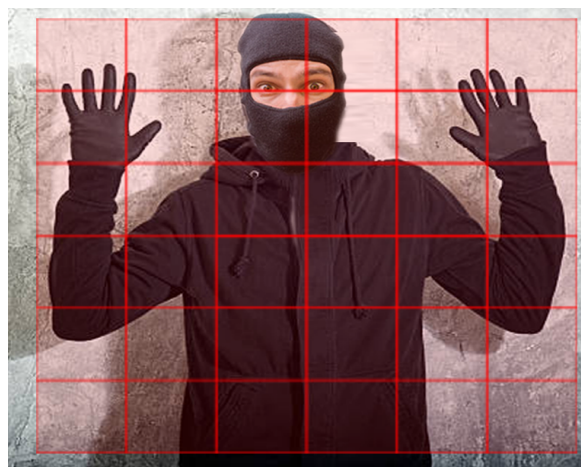

## 5 Megapixel WDR PTZ Dome Alarm, 5x Optical Zoom IP Camera

### Optical Zoom

Wide Angle

5x Optical Zoom