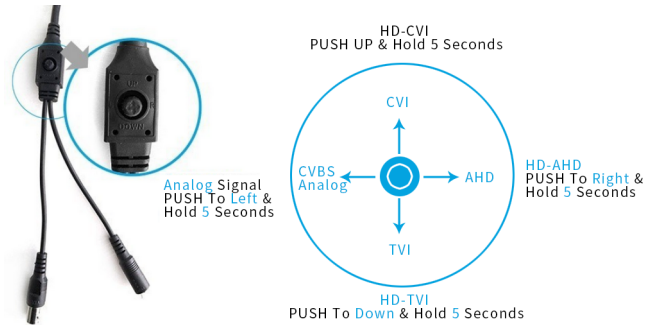

5MP 4 in 1 Sony Bullet Camera

HD Analog Signal AHD, TVI, CVI, CVBS switch by OSD

Specifications

Model NO.	iHDIRBFIO-5KF
Video Output Mode	AHD/CVI/TVI/CVBS
Camera	
Image Sensor	K03 + FH8538M
Image Resolution	5.0 MP
Effective Pixels	2592×1944
TV System	PAL/NTSC
Video Output Mode	AHD/CVI/TVI: 5Mp@30fps
Electronic Shutter	1/25s~1/50,000s , 1/30s~1/60,000s
S/N Ratio	≥50dB
Scanning System	Progressive Scan
Lens	
Focus Length	Board Lens 3.6mm
Focus Control	Fixed
Lens Type	Fixed
Pixels	5M Pixels
Auto Iris Support	N/A
Night Vision	
Infrared LED	14 μ X12PCS
Infrared Distance	20M
IR Status	Under 10 Lux by CDS
IR Power On	CDS Auto Control
Camera Features	
Starlight	N/A
Day/Night	YES
OSD Menu Language	N/A
White Balance	AUTO / MANUAL
Gain Control	AUTO
Noise Reduction	DNR
Picture TVjustment	YES
WDR	DWDR
OSD Support	N/A
Dip Switch	N/A
General	
Waterproof	YES
Dual Voltage	N/A
IR Cut Filter	YES
Heater	N/A
Audio	N/A
Operation Temperature	-10 ~ +50 RH95% Max
Storage Temperature	-20 ~ +60 RH95% Max
Power Source	DC12V±10%,550mA
Dimension	86(W) x 60(H) x 55(D)mm
Weight	1lbs

Mode switch by OSD

Multi-function

2D/3D-NR

Defog

DWDR